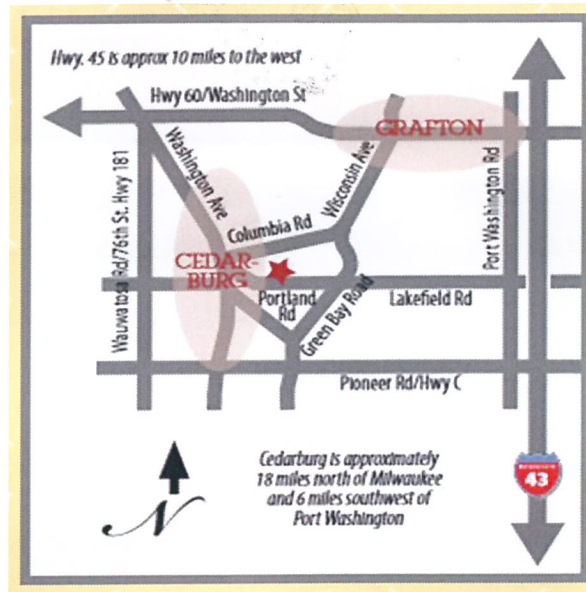

Join the Fun!

The **Wisconsin Museum of Quilts & Fiber Arts** serves school groups, youth organizations and families with programs linked to fiber arts and Wisconsin history.

Museum Hours:

Wednesday, Thursday, Friday and
Saturday 10 AM – 4 PM
Sunday Noon – 4 PM

Coordinator available by appointment
on Monday and Tuesday
Admission: \$8 for Adults
\$7 for Seniors 65+
\$5 for Students & Children 6+
Children under 6 are Free
WMQFA Members Free

N50 W5050 Portland Road
Cedarburg, WI 53012
Phone: 262-232-3307